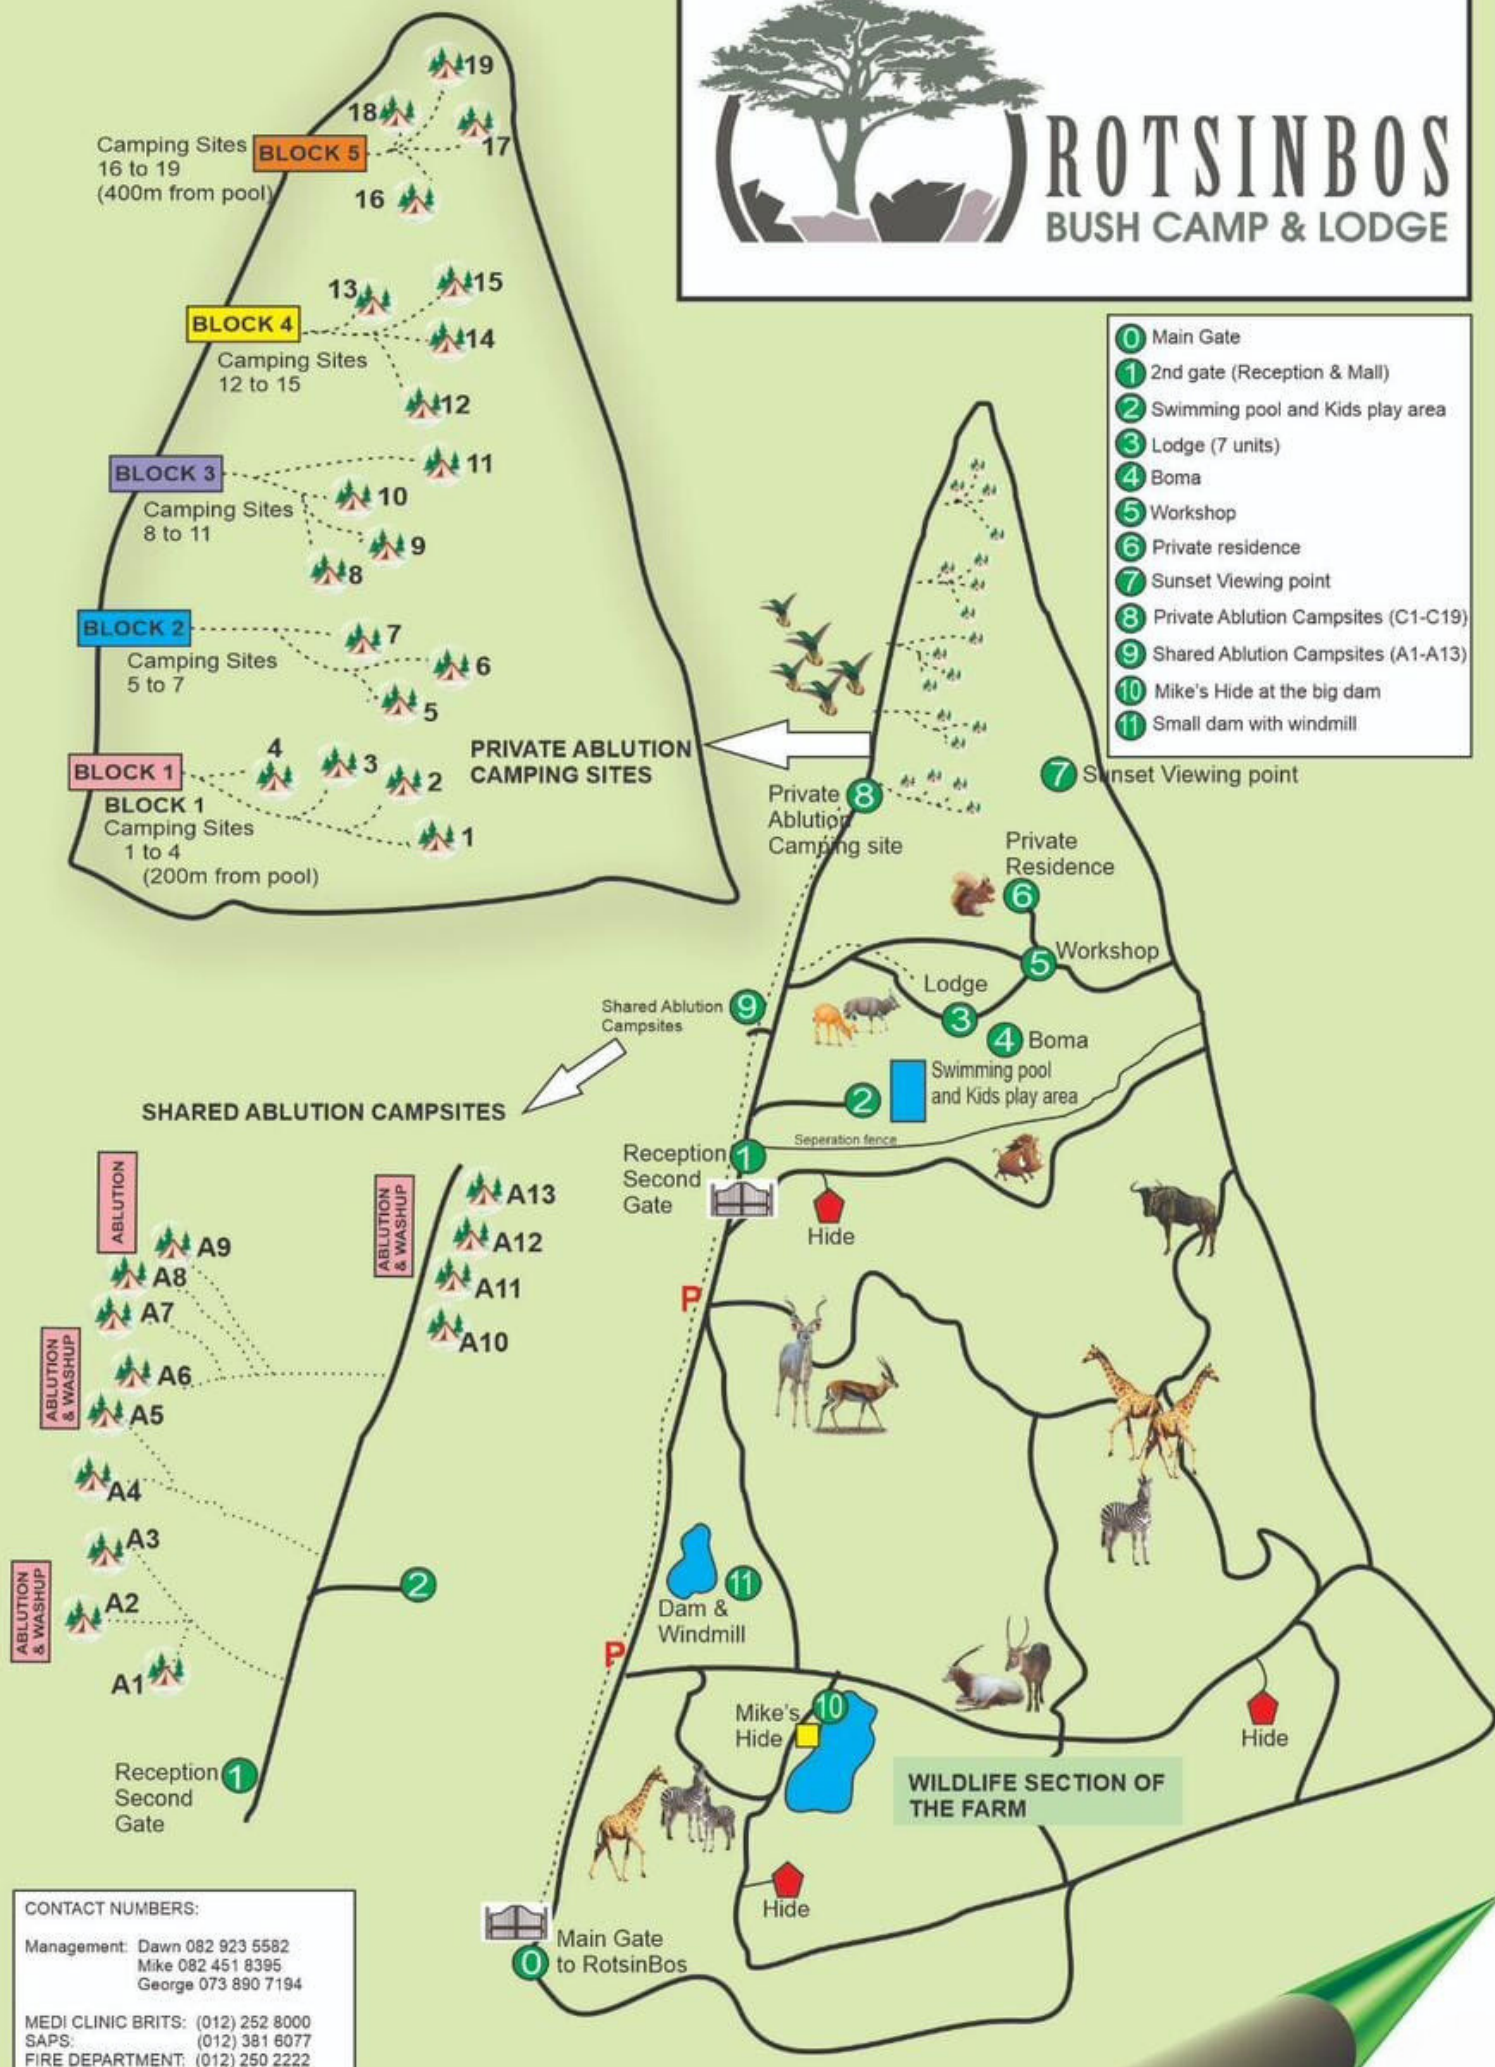

ROTSINBOS

BUSH CAMP & LODGE

- 0 Main Gate
- 1 2nd gate (Reception & Mall)
- 2 Swimming pool and Kids play area
- 3 Lodge (7 units)
- 4 Boma
- 5 Workshop
- 6 Private residence
- 7 Sunset Viewing point
- 8 Private Ablution Campsites (C1-C19)
- 9 Shared Ablution Campsites (A1-A13)
- 10 Mike's Hide at the big dam
- 11 Small dam with windmill